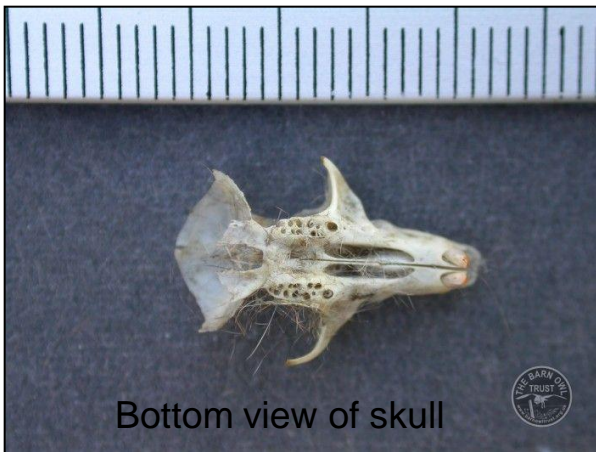

Wood Mouse

Dental Formula

	Incisors	Canines	Premolars	Molars	Total U Total L	Total
U	1-1	0-0	0-0	3-3	8	16
L	1-1	0-0	0-0	3-3	8	

Diet

Eats mainly vegetation such as seeds, seedlings, nuts, fruits, and buds. When these are scarce, it will also eat snails, earthworms, and insects.