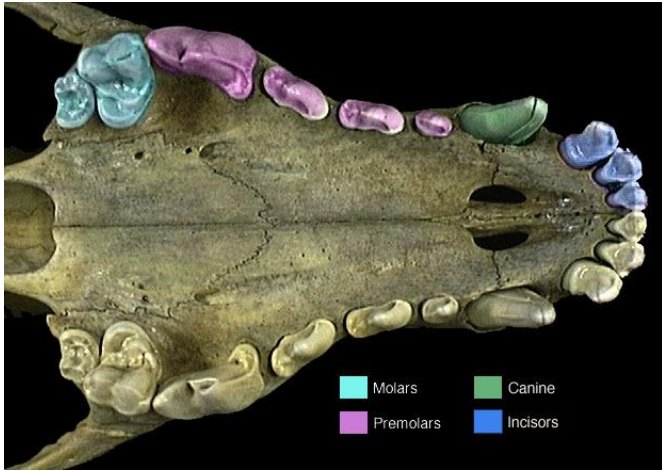

Owl Pellet Bone Chart

	Rodent	Shrew	Mole	Bird
Skull				
Jaw				
Scapula				
Forelimb				
Hindlimb				
Pelvic Bone				
Rib				
Vertebrae				

CB280780000

Wood Mouse

Meadow Vole

Brown Rat

Common Shrew

Mole

Meadow Vole

Dental Formula

	Incisors	Canines	Premolars	Molars	Total U Total L	Total
U	1-1	0-0	0-0	3-3	8	16
L	1-1	0-0	0-0	3-3	8	

Diet
Herbivores that eat grasses, bark, roots, tubers, and vegetable crops. However, when plant food is scarce, they will also eat insects or the remains of dead animals.

Wood Mouse

Dental Formula

	Incisors	Canines	Premolars	Molars	Total U Total L	Total
U	1-1	0-0	0-0	3-3	8	16
L	1-1	0-0	0-0	3-3	8	

Diet

Eats mainly vegetation such as seeds, seedlings, nuts, fruits, and buds. When these are scarce, it will also eat snails, earthworms, and insects.

Brown Rat

Dental Formula

	Incisors	Canines	Premolars	Molars	Total U Total L	Total
U	1-1	0-0	0-0	3-3	8	16
L	1-1	0-0	0-0	3-3	8	

Diet
Opportunistic diet, feeding on anything edible. As well as grains, seeds, nuts, and fruits, this species also eats insects, other invertebrates, birds and their eggs, fish, and other small animals like mice and baby rabbits.